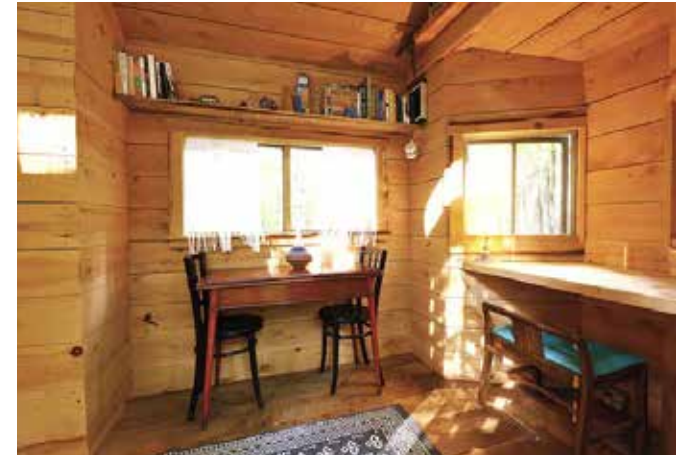

TINY HOUSE 3

DESCRIPTION

175 sq. ft. tiny house with access to communal outdoor kitchen and outdoor shower. Private outhouse, picnic table, BBQ, fire pit. Space heater and fans.

ROOMS + BED TYPE

Open Plan - Full, Single

MAX GUESTS

3